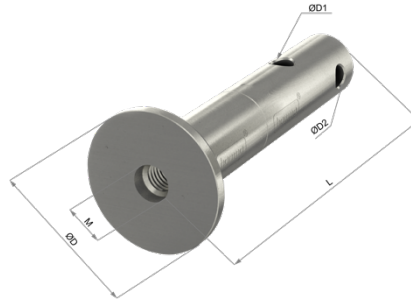

Performance by Design

Product Data Sheet

hamma® Standoffs Assemblies

Code: **HM-ARC20-2REB**

2-HOLE ROUND WITH EXTENSION & BASE

Product Code	Ø D1 (MM)	Ø D2 (MM)	M	Ø D (MM)	L (MM)
HM-ARC20-2REB	14.0	14.0	M12	50.0	130.0

Technical Data

Electro Polish Finished

- Long lasting in the built environment
- Highly resistant

Timber, Masonry Fixing

- M12 chemical set or combo lag thread fixings

Design Layout Flexibility

- Vertical
- Horizontal
- Combinations of above
- Diamond